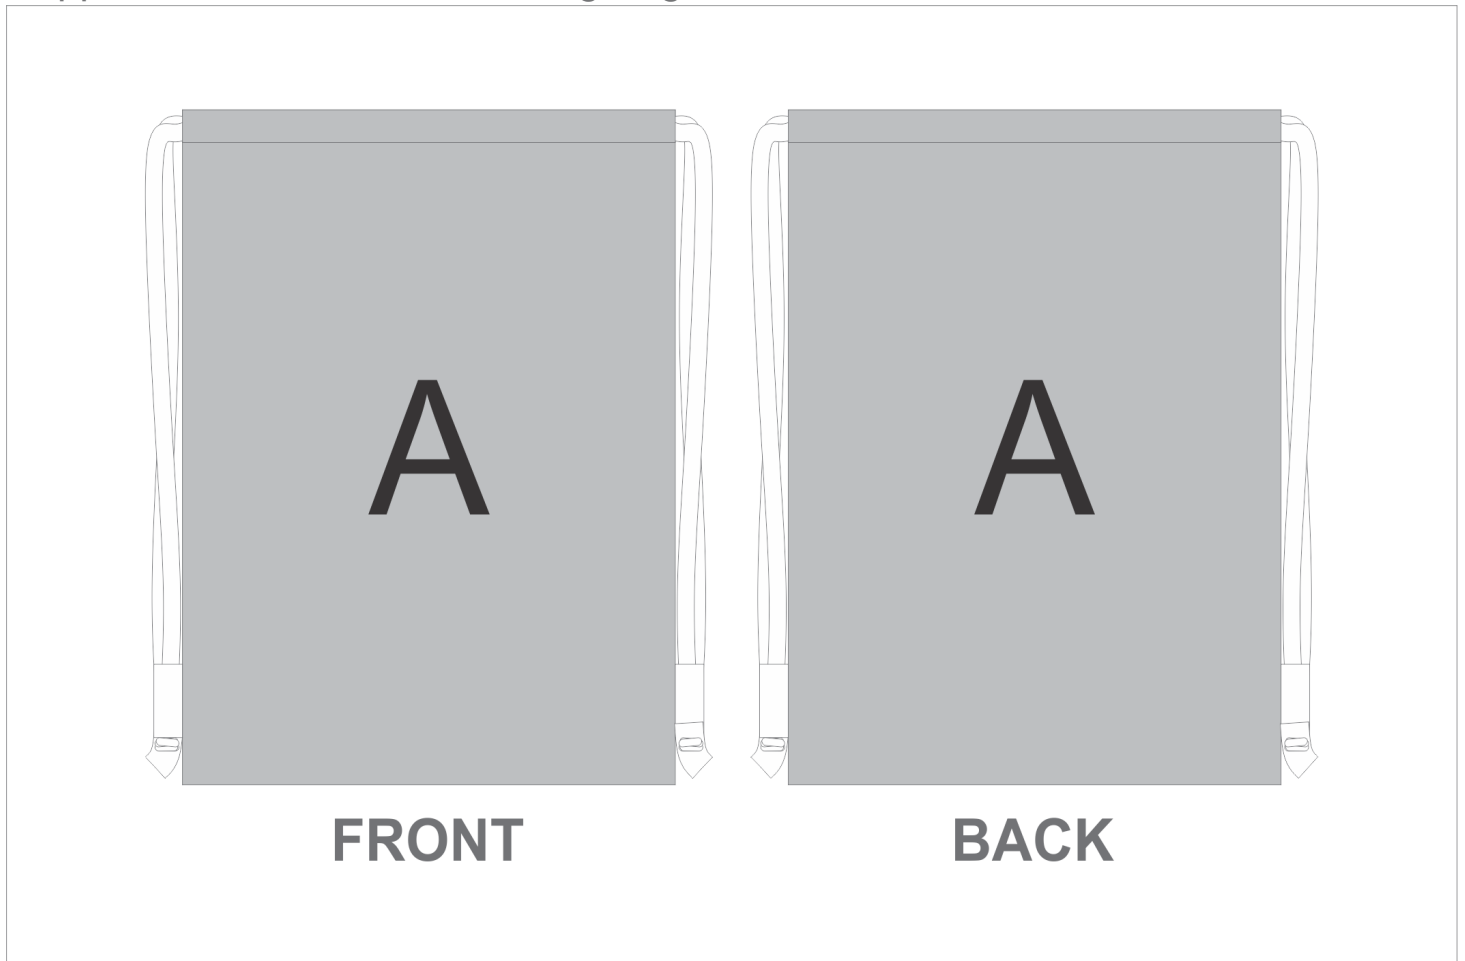

BC-HP-66-G

Hoppla Bellville RPET Drawstring Bag

Need to know:

Includes 1-Position Sublimation (setup fees apply)

- Please Note: We cannot guarantee 100% logo Alignment on all Brandable Panels.

Branding Options:

Position	Branding Method (Branding Code)	No. of Colours	Dimension
A	Custom Sublimation A (CPSUB-A)	Full Colour	359mm wide x 899mm high